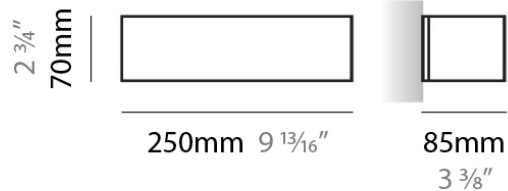

PROJECT
TYPE
NOTES
QUANTITY
DATE

TOY SURFACE

D83285

GENERAL

Series: Toy
Brand: Panzeri
Division: Design
Mounting Type: Surface
Mounting Location: Wall
Subcategory: Ambient

PHYSICAL

Shape: Rectangle
Length (mm): 250
Length (in): 9 7/8
Height (mm): 70
Height (in): 2 3/4
Extension (mm): 85
Extension (in): 3 1/4
Light Distribution: Direct / Indirect
Weight (kg): 0.9
Weight (lbs): 2
Diffuser: Frost White Glass
Fixture Material: Metal

ELECTRICAL

Number of Lamps: 1
Lamp Type: LED
Total Output Wattage (W): 12
Dimming: Non-Dimmable
Driver Included: Yes
Driver Location: Integrated
Driver Type: Constant Current
Driver Class: Class 2
Input Voltage (V): 120
Upon Request: (Dimming and 277V options available with remote driver sold separately)

LED

Color Temperature (°K): 3000
Nominal Lumen (lm): 2 x 730
CRI: >80 CRI

OPTICAL

RATINGS AND CERTIFICATIONS

Certified By: CSA Certified to UL and CSA Standards
IP rating: IP40