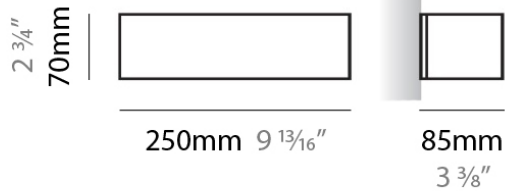

TOY SURFACE

D83139

GENERAL

Series: Toy
Brand: Panzeri
Division: Design
Mounting Type: Surface
Mounting Location: Wall
Subcategory: Ambient

PHYSICAL

Shape: Rectangle
Length (mm): 250
Length (in): 9 ⁷/₁₆
Height (mm): 70
Height (in): 2 ³/₄
Extension (mm): 85
Extension (in): 3 ¹/₄
Light Distribution: Direct / Indirect
Weight (kg): 0.9
Weight (lbs): 2
Diffuser: Frost White Glass
Fixture Finish: SST
Fixture Material: Metal

ELECTRICAL

Number of Lamps: 1
Lamp Type: CFL
Bulb Included: Bulb Not Included
Total Output Wattage (W): 26
Max. Wattage Per Lamp (W): 26
Lamp Base: GX24-q3
Driver Included: Yes
Driver Type: Ballast - 120Vac - Non-dimming
Input Voltage (V): 120

LED

OPTICAL

RATINGS AND CERTIFICATIONS

Certified By: CSA Certified to UL and CSA Standards
IP rating: IP40